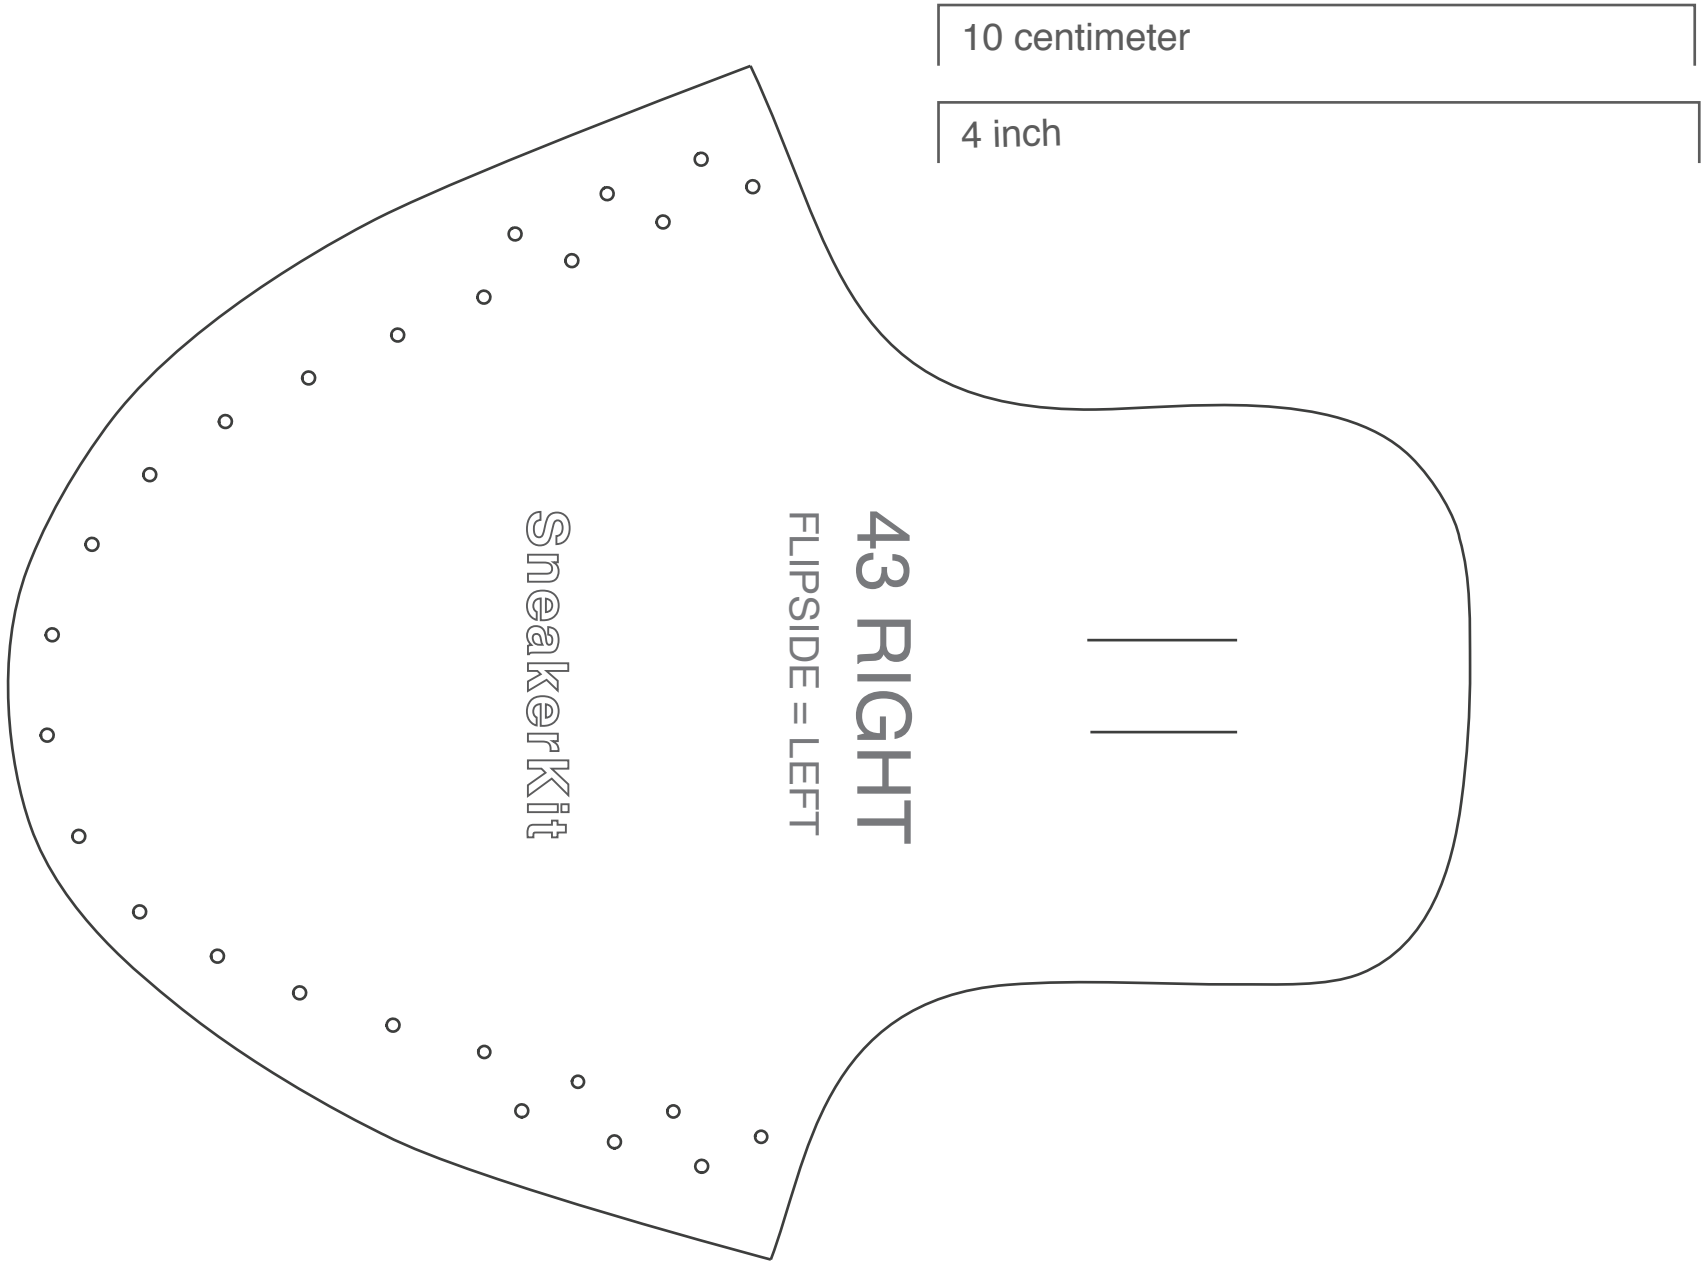

# 'SUMMER 1'

10 centimeter

4 inch

Place patterns like this →

10 centimeter

4 inch

**43 RIGHT**

FLIPSIDE = LEFT