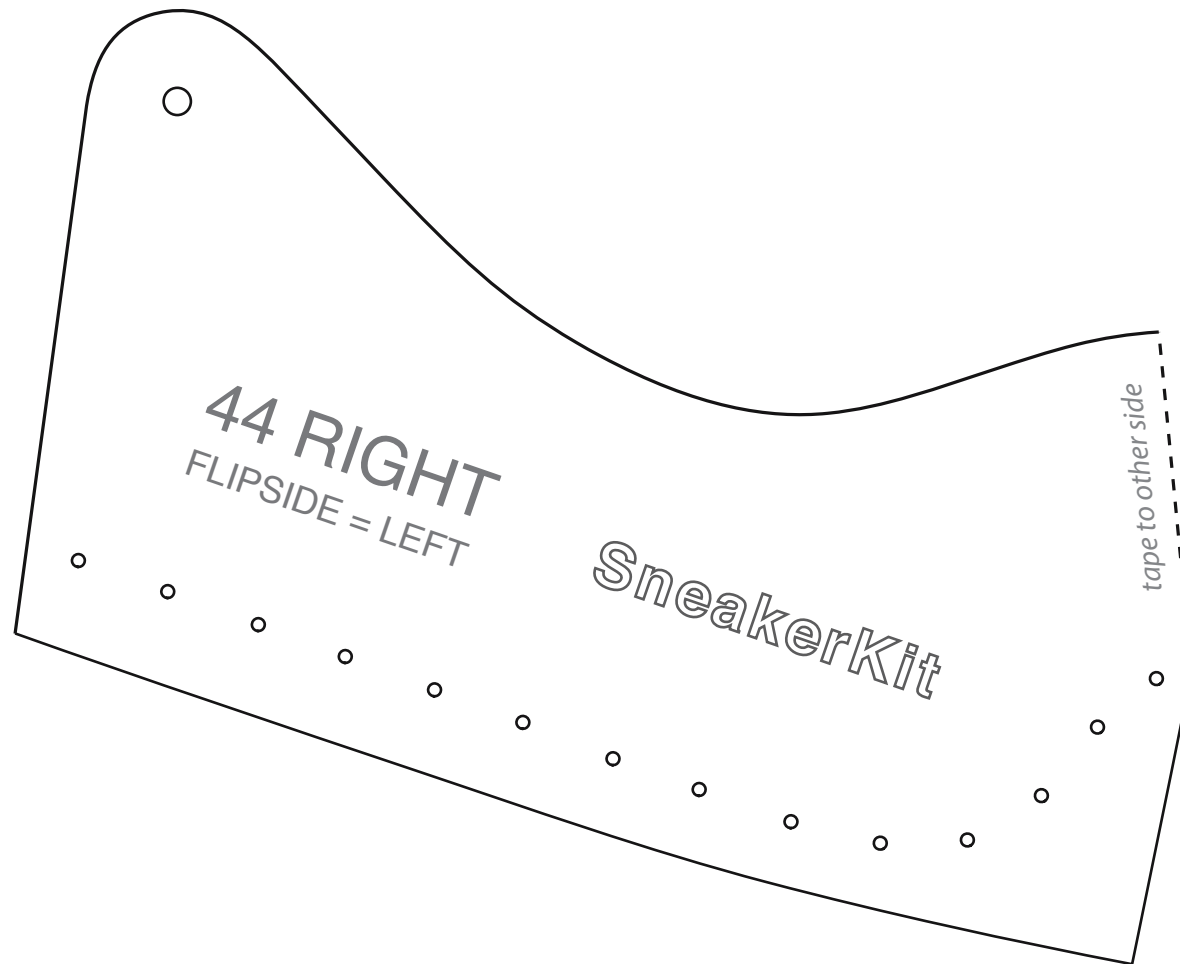

# 'SUMMER 1'

10 centimeter

4 inch

Place patterns like this →

10 centimeter

4 inch

SneakerKit

44 RIGHT

FLIPSIDE = LEFT