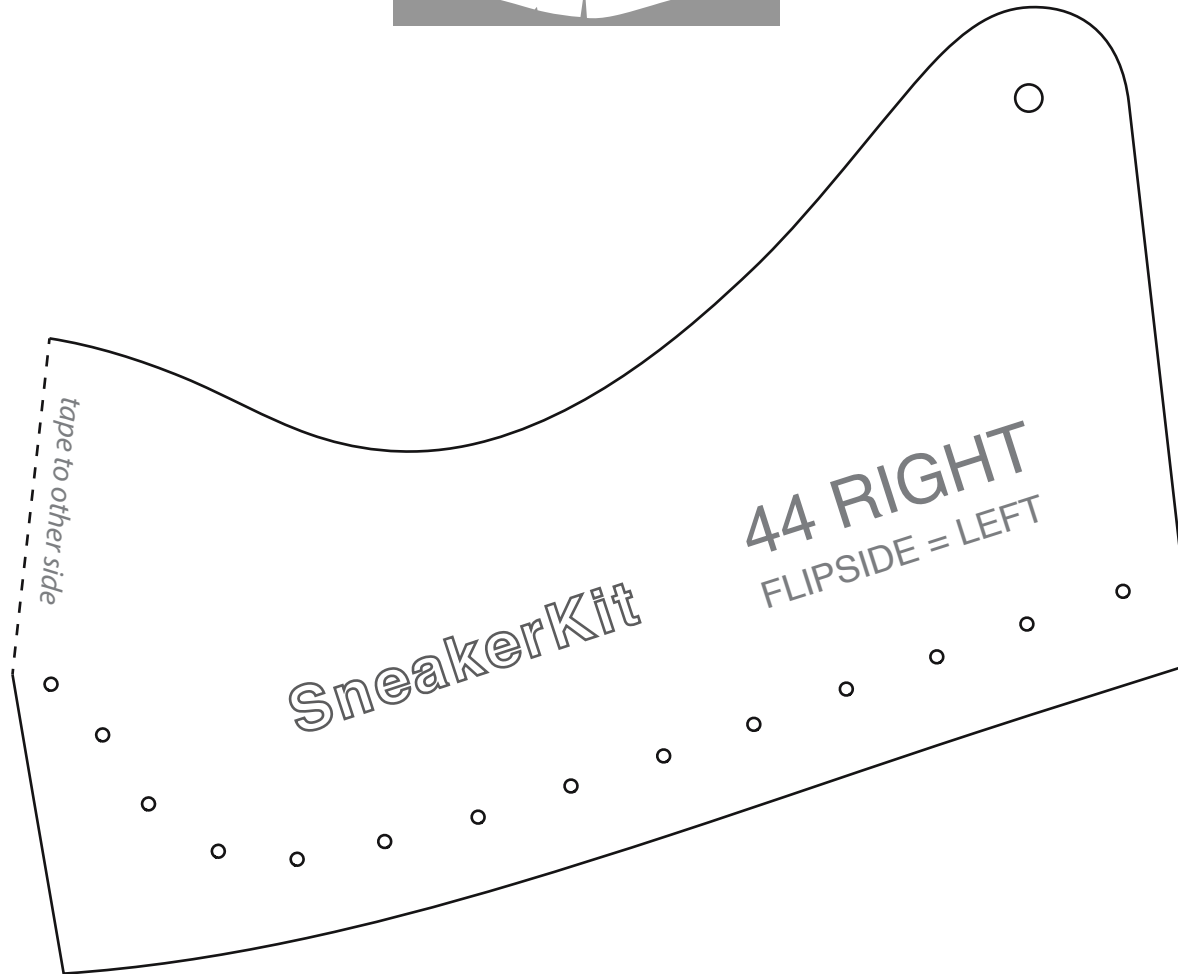

# 'SUMMER 1'

10 centimeter

4 inch

Place patterns like this →

10 centimeter

4 inch

SneakerKit

44 RIGHT

FLIPSIDE = LEFT