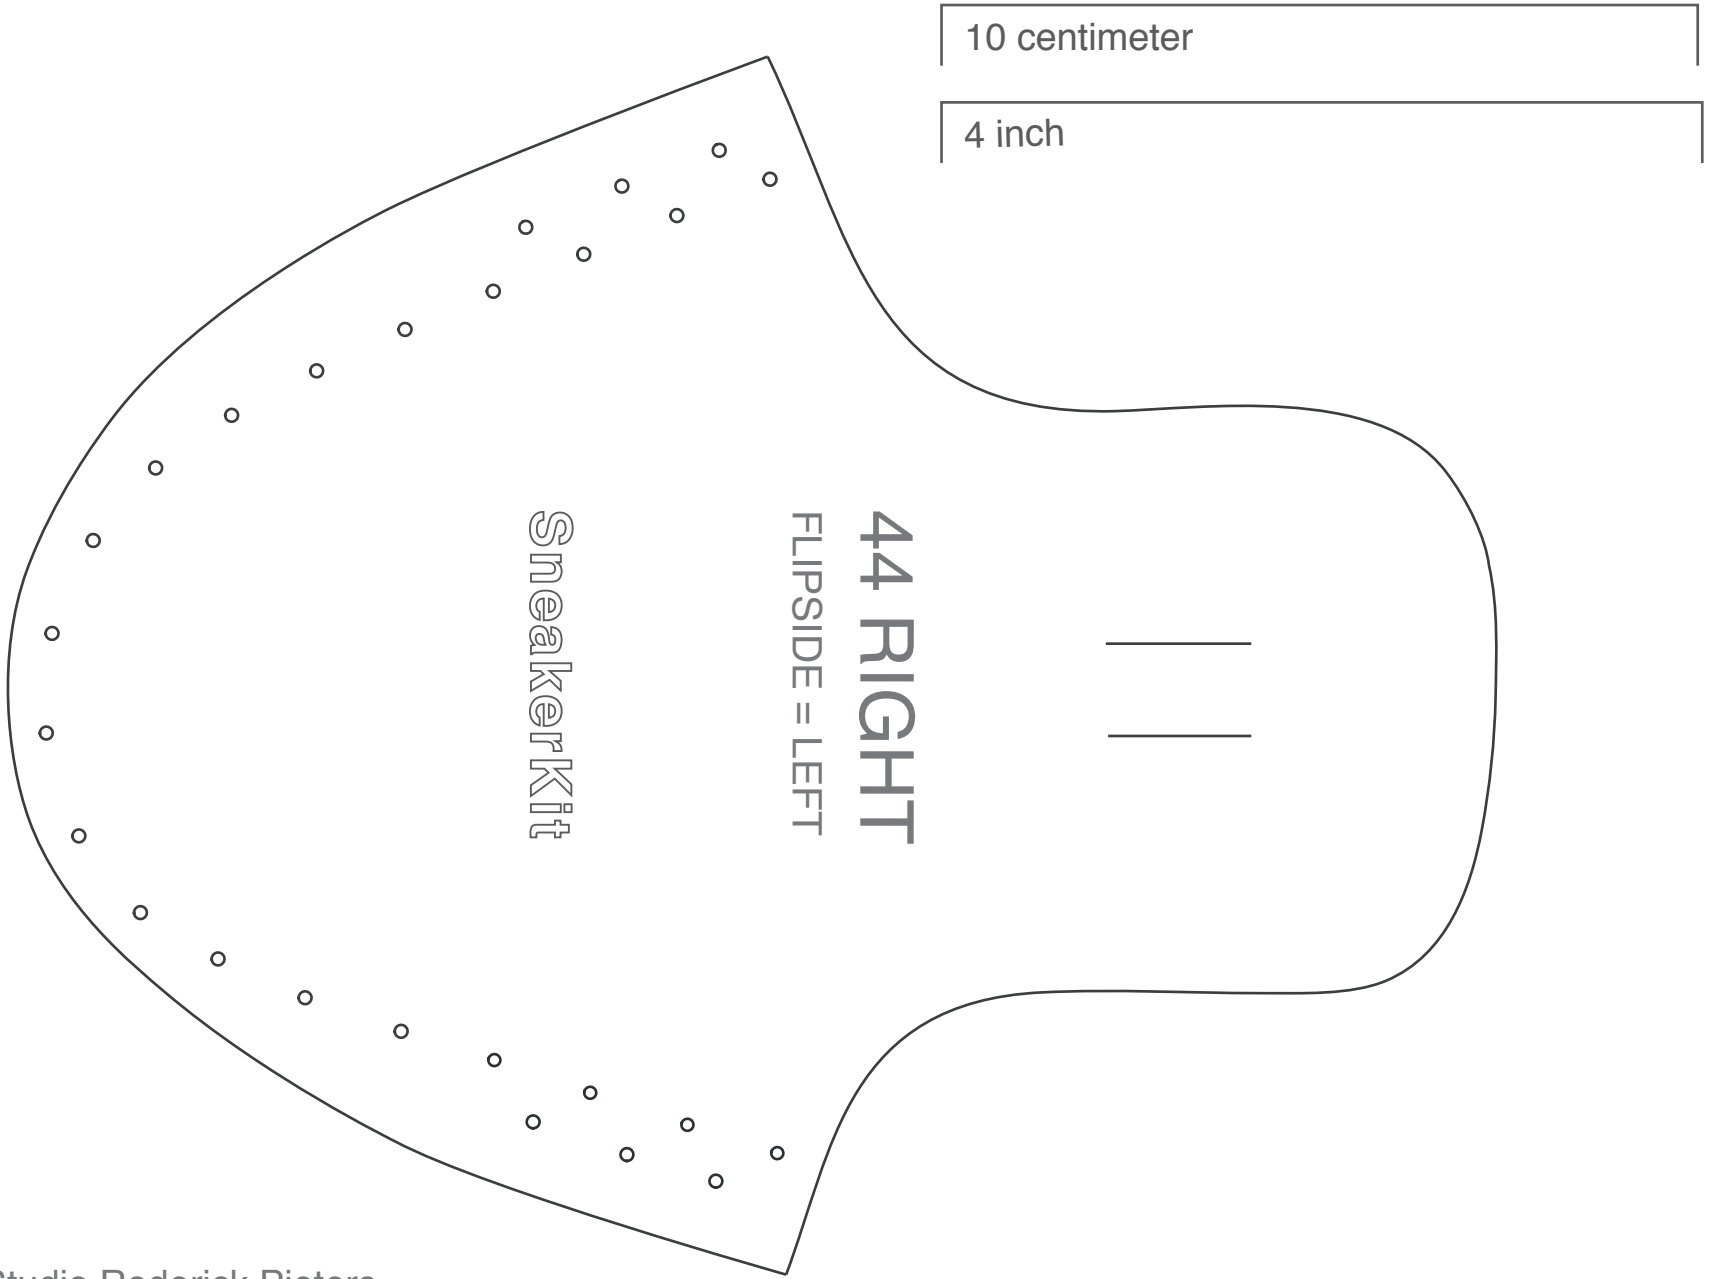

# 'SUMMER 1'

10 centimeter

4 inch

Place patterns like this →

10 centimeter

4 inch

SneakerKit

44 RIGHT

FLIPSIDE = LEFT