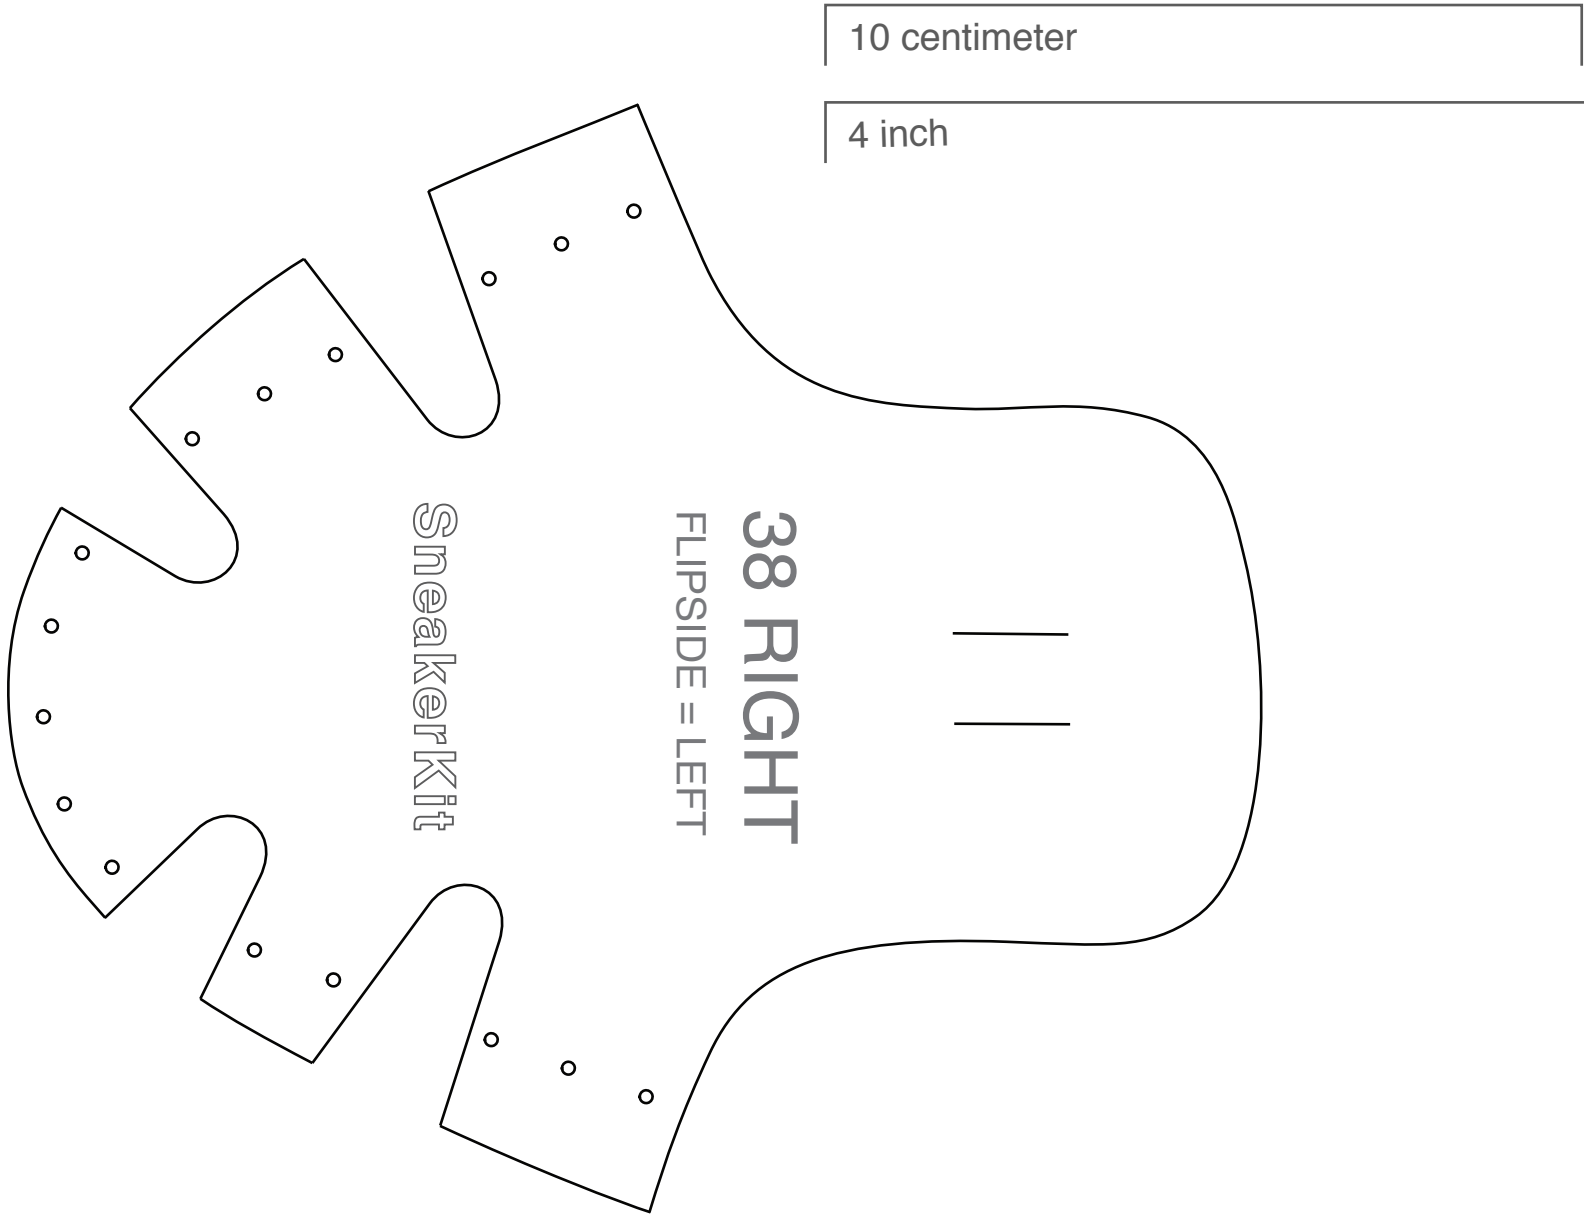

'SUMMER 2'

10 centimeter

4 inch

Place patterns like this →

10 centimeter

4 inch

38 RIGHT

FLIPSIDE = LEFT