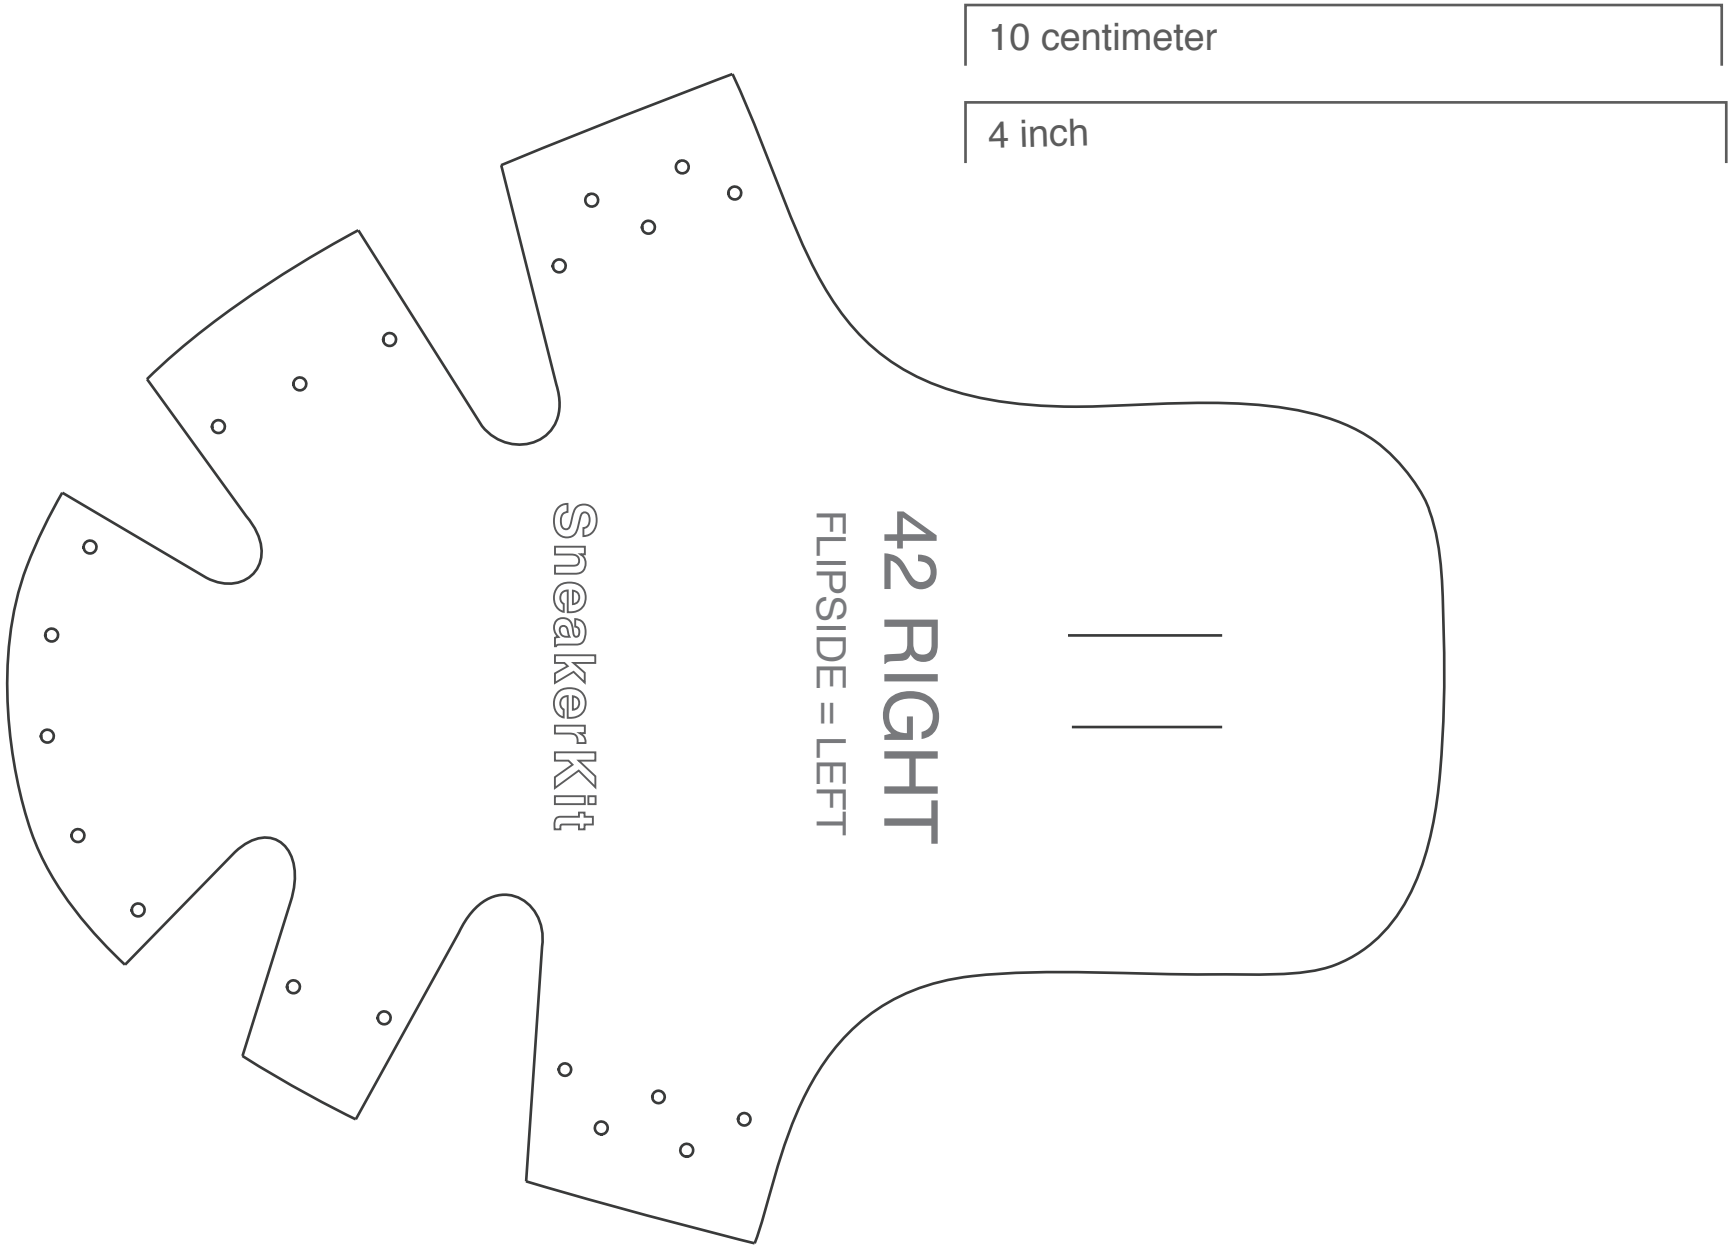

'SUMMER 2'

10 centimeter

4 inch

Place patterns like this →

10 centimeter

4 inch

42 RIGHT

FLIPSIDE = LEFT