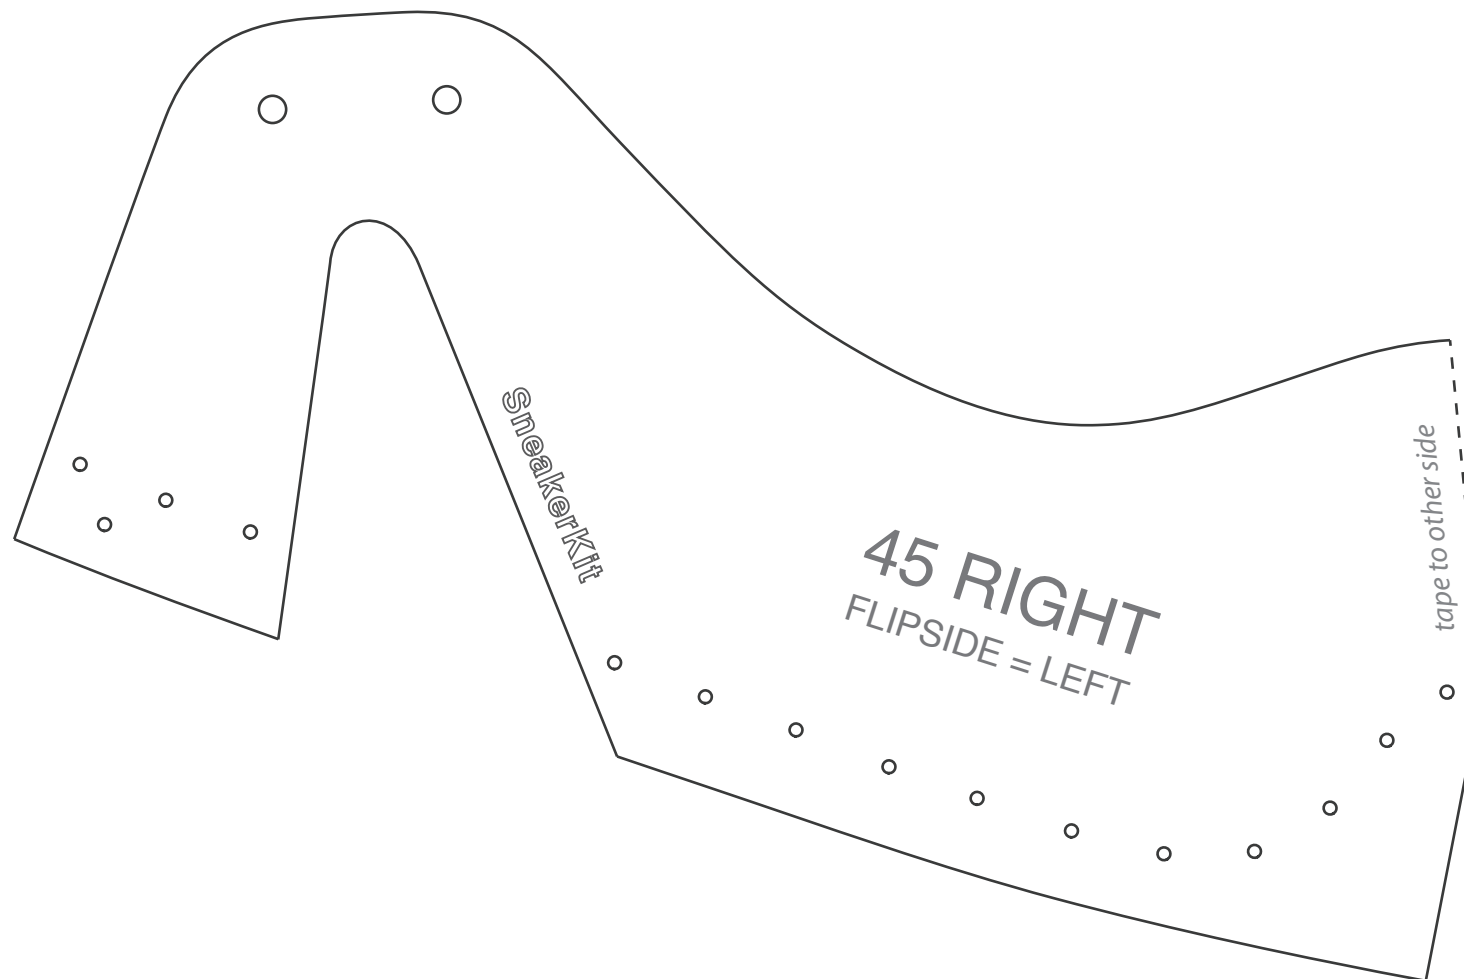

'SUMMER 2'

10 centimeter

4 inch

Place patterns like this →

10 centimeter

4 inch

SneakerKit

45 RIGHT

FLIPSIDE = LEFT